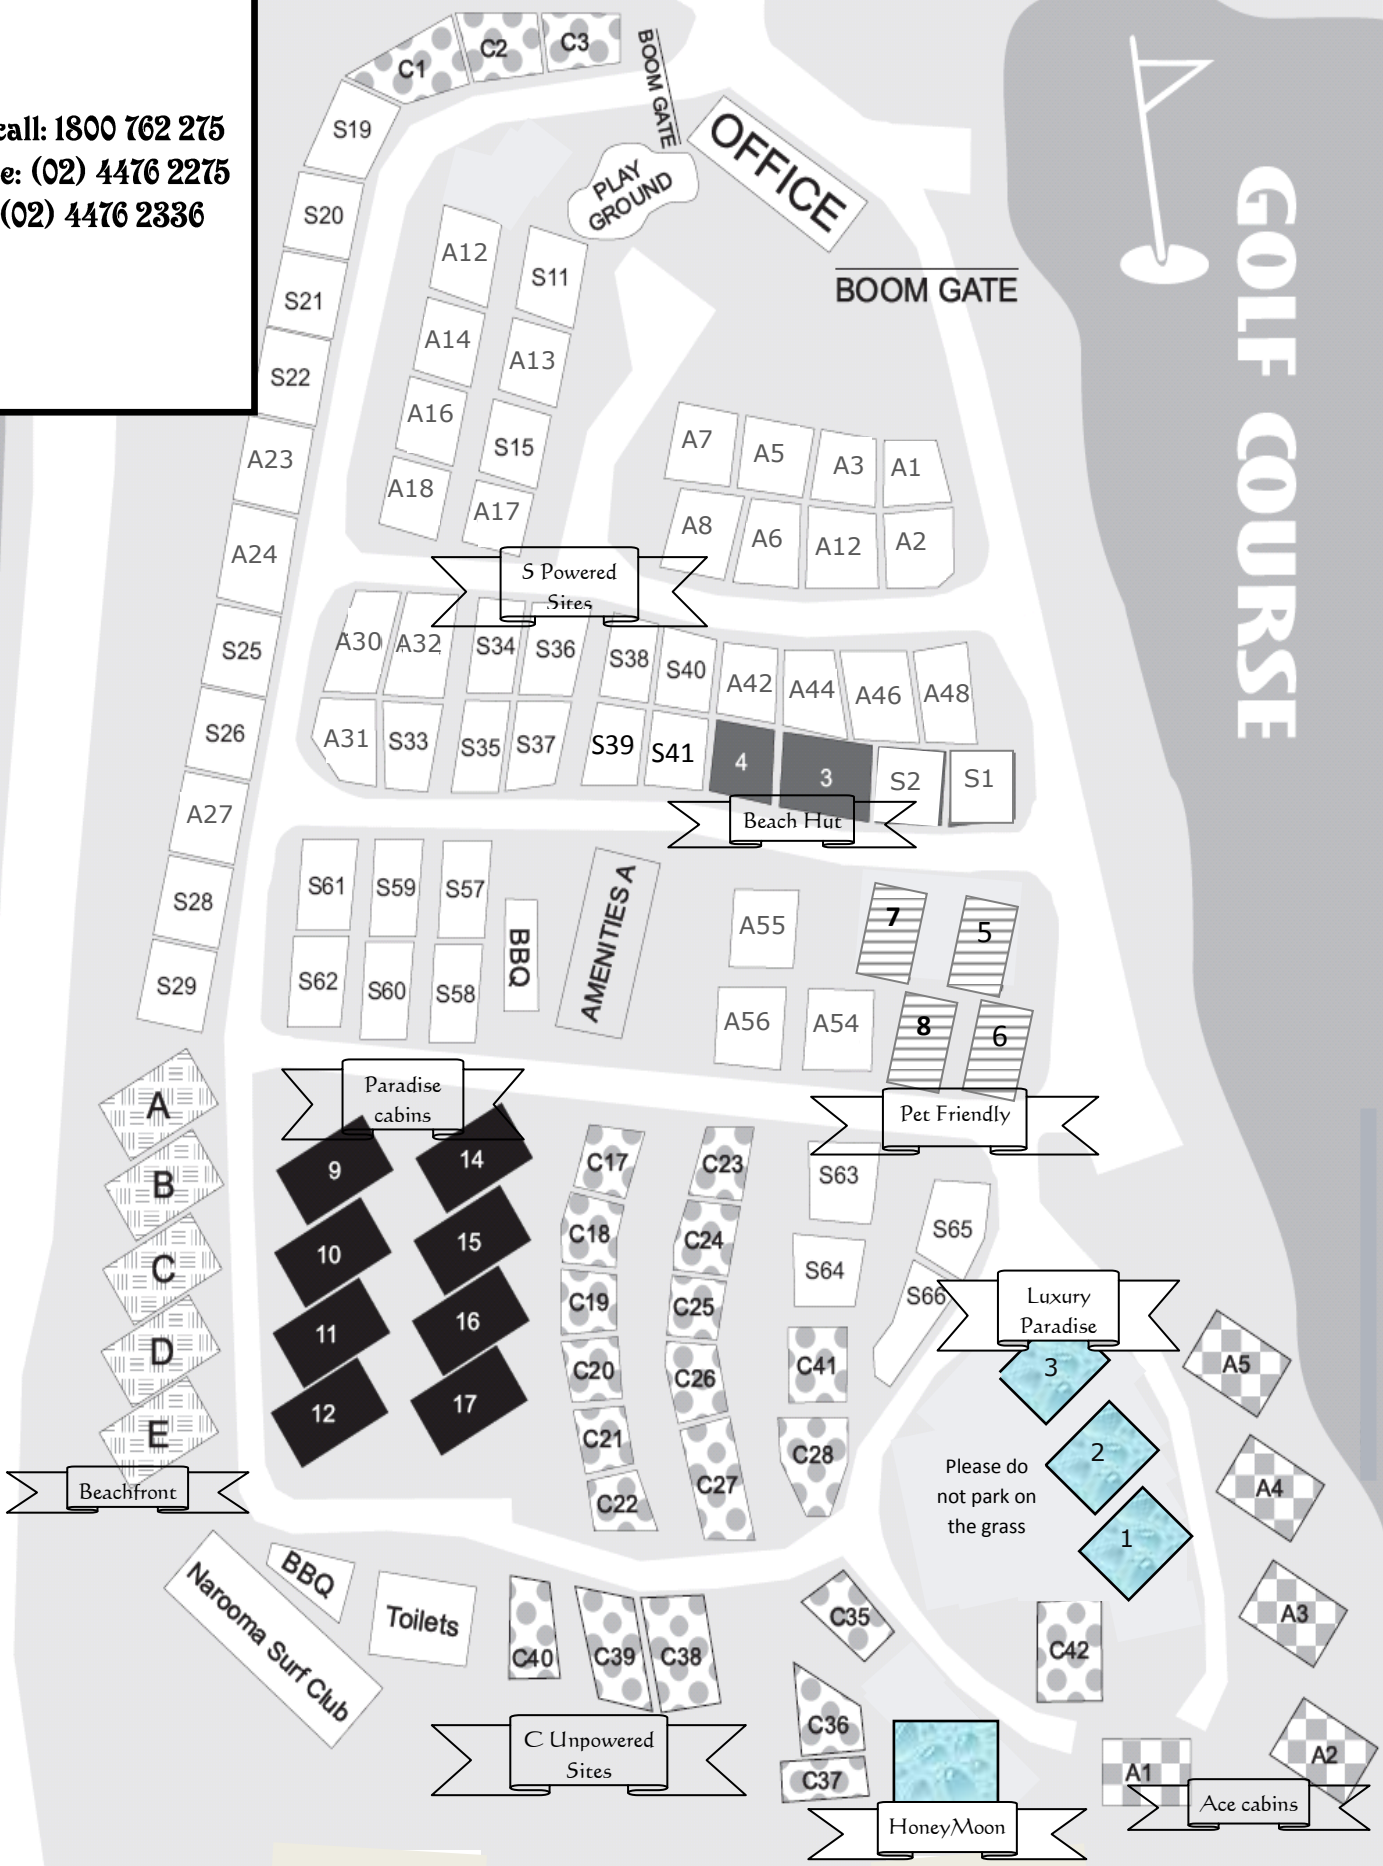

SURFBEACH

HOLIDAY PARK

NAROOMA

ENTRANCE

TO GOLF CLUB & BLUEWATER DR

Freecall: 1800 762 275
Phone: (02) 4476 2275
Fax: (02) 4476 2336

GOLF COURSE

GOLF COURSE

SURF BEACH